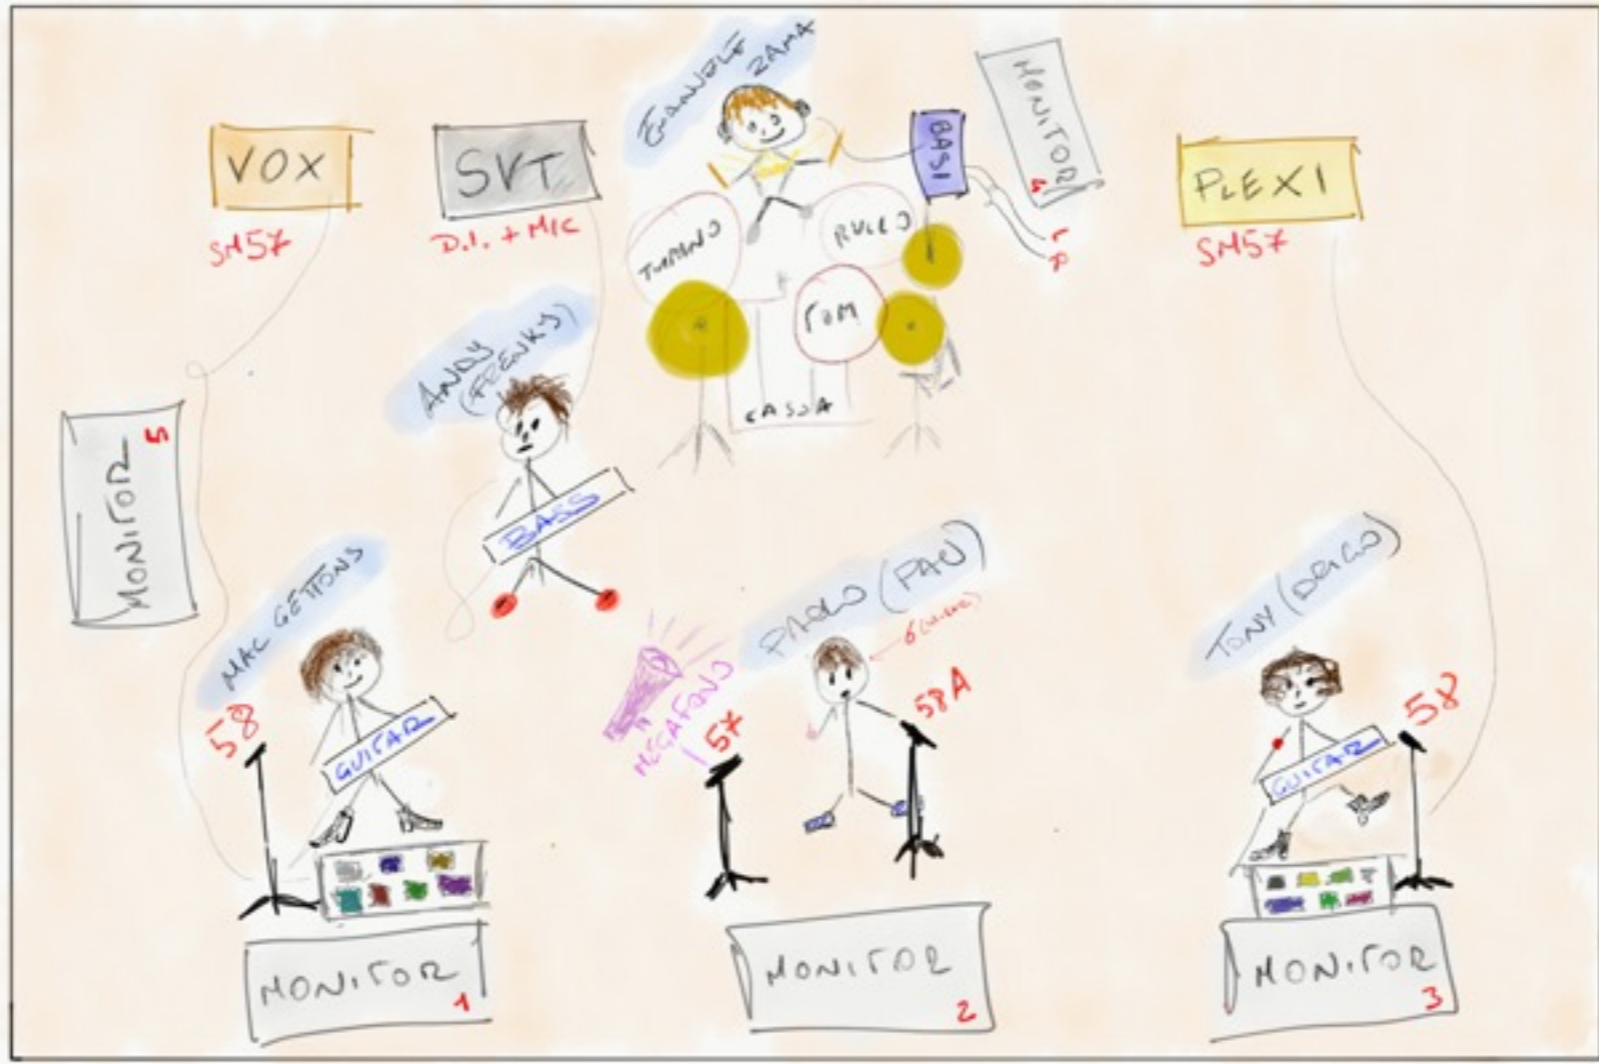

RESET STAGE PLAN

F RESET NEGRI TA TRIBUTE BAND

AUX LIST

1. GERONS
2. PAOLO
3. TONY
4. EMANUELE
5. ANJAY
6. PAOLO (IN EAR)

6m

CHANNEL LIST

1. CASSA
2. 2xUAD
3. TOM
4. SIMPAND
5. HIF HAF
6. OM-L
7. OM-R
8. BASS DS.
9. BASS MIC
10. ELETRO A-L
11. ELETRO R-R
12. VOX-L
13. VOX-R
14. VOX PAU
15. VOX EFX PAU
16. BASS-L
17. BASS-R

NEGRITA TRIBUTE